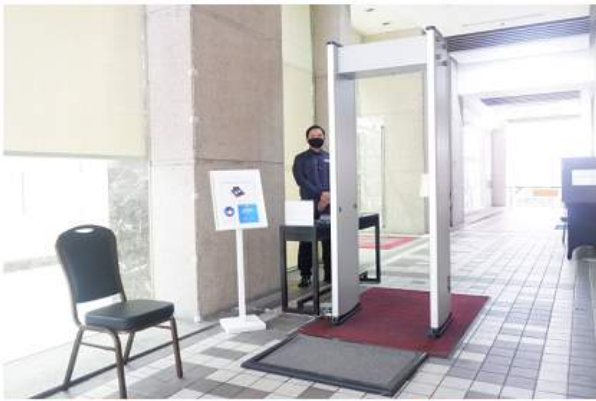

precautionary measures for a virus-free environment

Before entering the Hotel

- Foot bath is installed before entering the hotel.
- Mandatory wearing of mask.
- Mandatory temperature check.
- Visitors are not allowed inside the hotel.
- A UV Disinfecting box is provided to disinfect packages, food deliveries and or gadgets, etc.
- Mobile hand washing station is available.
- Disinfect guest luggage.

VALERO GRAND SUITES
MAKATI

by **swiss-belHOTEL**
#SBISaySafe

precautionary measures for a virus-free environment

Guest arrival - front desk and rooms

- Queuing lines is implemented.
- Disinfect the keycards and holders on the UV
- disinfecting box.
- Disinfect the reception desk before assisting a guest.
- Disinfect the guest amenities before setting up to the guest room
- Make sure that all of the areas in the guest room are properly disinfected and sanitized

VALERO GRAND SUITES
MAKATI
by **swiss-belHOTEL**
#SBISaySafe

precautionary measures for a virus-free environment

Public areas

- Furniture are disinfected.
- Sofa at the guest lounge are regularly steamed for sanitation and disinfection.
- Elevator buttons, railings and corners are disinfected from time to time.
- Regularly disinfecting of guest room hallways.