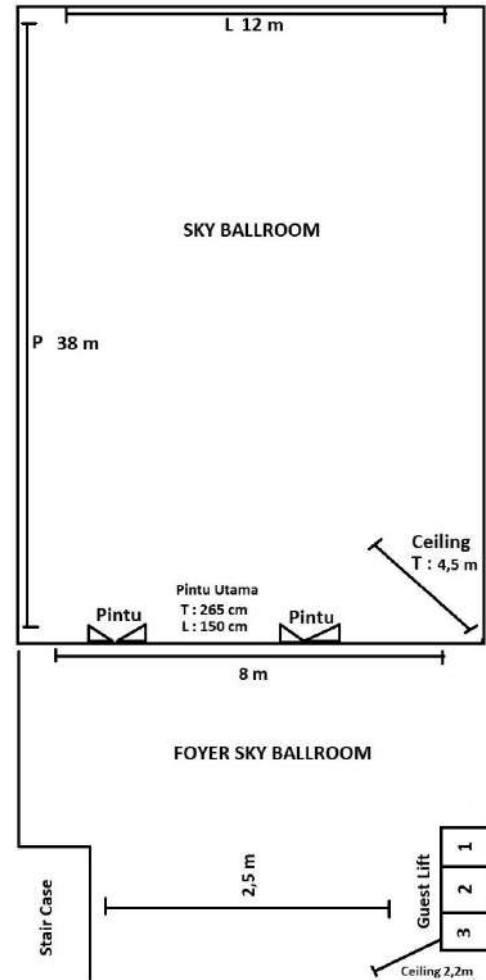

## GUEST ROOM INFORMATION

### room types

Swiss-Belcourt Bogor is featuring 306 guest rooms in different categories. Non-smoking rooms and specially appointed rooms for physically challenged are available.

- 174 Superior
- 75 Superior Pool View
- 9 Junior Suite
- 43 Family Suite
- 5 Executive Suite

## BALLROOM

### Capacity Chart

Meeting Room	Size (m2)	Class Room	Theater	U-Shape	Cocktail	Board Room	Round Table
Chrysant	38.5	20	30	18	30	17	20
Azalea	38.5	20	30	15	30	17	20
Lily	38.5	20	30	18	30	17	20
Jasmine	38.5	20	30	18	30	17	20
Calluna	100.8	60	70	36	80	50	60
New Orchid	200	50	100	100	200	50	60
Rafflesia	220	50	100	900	150	50	60
Edelweiss	200	50	100	18	200	50	60
The Sky	75.24	40	60	36	70	40	40
Sky Ballroom	456	350	700	100	1000	250	250