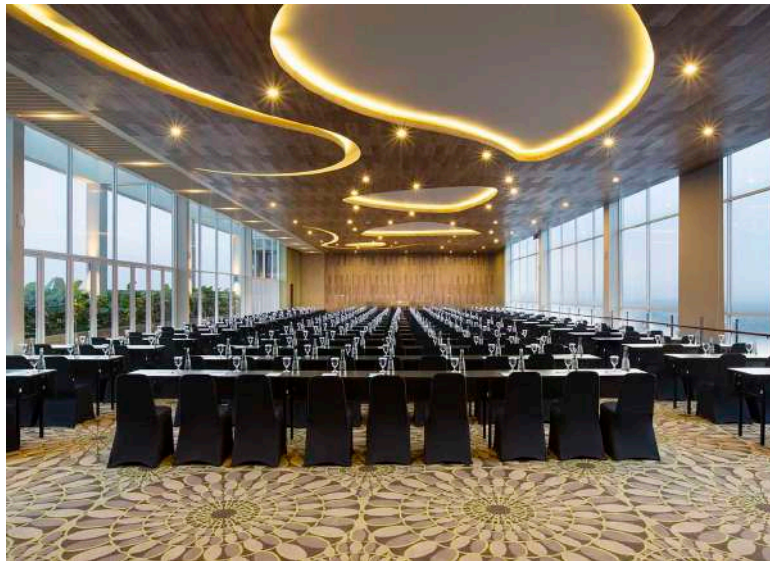

Capacity Chart

Meeting Room	Size (m2)	Class Room	Theater	U-Shape	Cocktail	Board Room	Round Table
Chrysant	38.5	20	30	18	30	17	20
Azalea	38.5	20	30	15	30	17	20
Lily	38.5	20	30	18	30	17	20
Jasmine	38.5	20	30	18	30	17	20
Calluna	100.8	60	70	36	80	50	60
New Orchid	200	50	100	100	200	50	60
Rafflesia	220	50	100	900	150	50	60
Edelweiss	200	50	100	18	200	50	60
The Sky	75.24	40	60	36	70	40	40
Sky Ballroom	456	350	700	100	1000	250	250